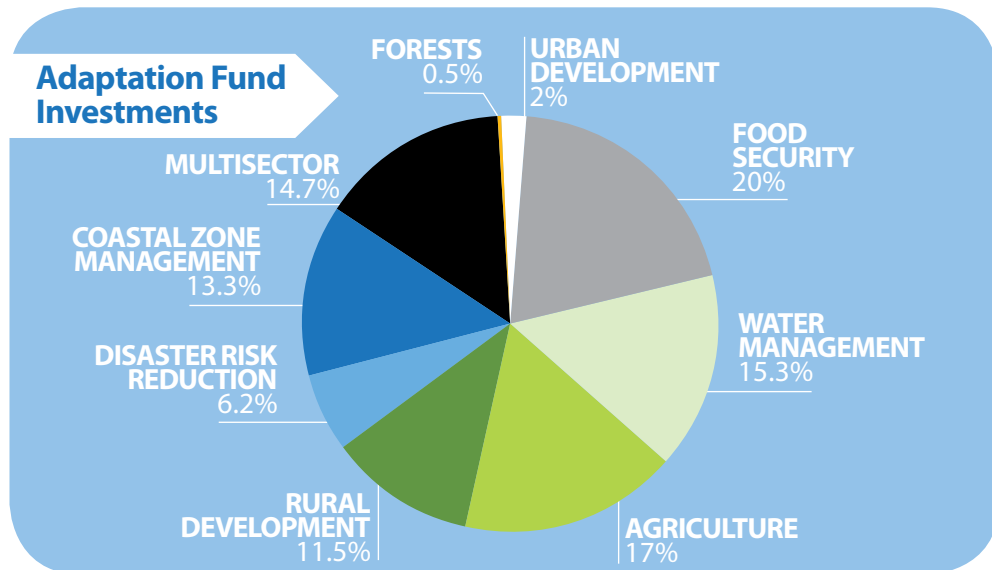

Adaptation Fund

Climate Impacts

HURRICANES/
CYCLONES

FLOODING

LANDSLIDES

WATER
SUPPLIES

AGRICULTURE/
FOOD SECURITY

COASTAL
ZONES

Vulnerable Communities → **ADAPTATION FUND** Concrete Interventions → Resilient Communities

US\$462 million allocated

COUNTRIES: 73

SIDS: 17

LDCs: 28

5.48 MILLION DIRECT BENEFICIARIES

95,721 PEOPLE TRAINED IN CLIMATE RESILIENCE MEASURES

India Agriculture
INTEGRATED FARMING SYSTEM, SOIL AND WATER CONSERVATION → 80% OF BENEFICIARIES TO HAVE ENSURED FOOD & NUTRITION SECURITY

Regional Project Food Security
ENHANCED AGRICULTURAL PRODUCTIVITY IN ETHIOPIA, KENYA, AND UGANDA → 30% INCREASE IN CROP/ LIVESTOCK YIELDS